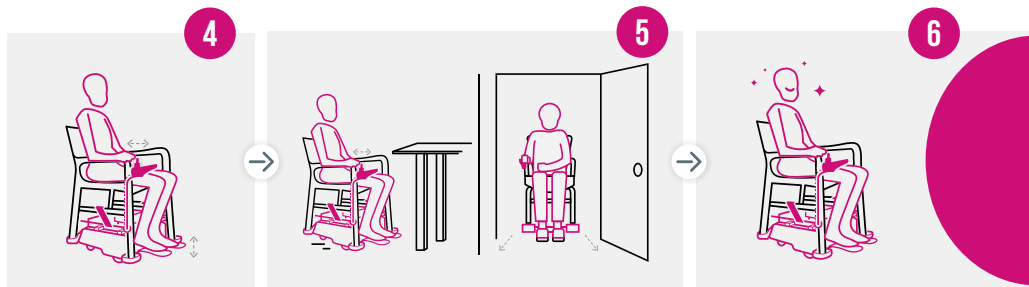

CONCOURS LÉPINE AWARD

1ST PRIZE

HOW DOES IT WORK ?

CHOOSE YOUR FAVORITE CHAIR

SET UP BY YOURSELF OR BY A TECHNICIAN

TAKE A SEAT !

LIFT UP THE FOOTRESTS

MAKE YOUR LIFE EASIER!

ENJOY IT !

The joystick control system offers great precision and manoeuvrability.

MOBILI KIT can be installed on any type of 4-legged seat, even your favourite armchair!

MOBILI KIT gets started fast and easily.