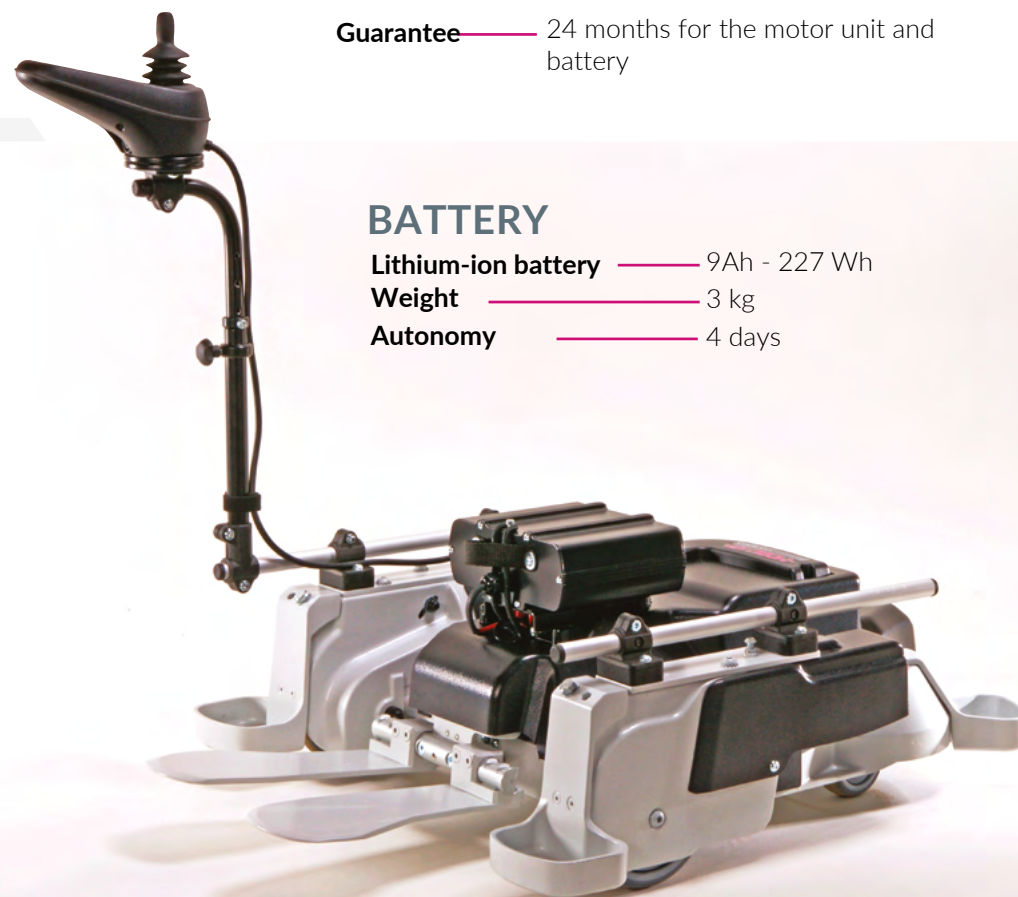

Find more testimonials on the website
benoitsystemes.com

TECHNICAL DETAILS

Min. dimensions	L58 x W41 x H23 cm
Max. weight of user	130 kg
MOBILI KIT weight	20 kg
Adjustable speed	from 1 to 4 km/h (possibility to limit the speed by programming)
Max. safe slope	3° (around 5%)
Max. crossable obstacle height	2 cm

Possible dimensions of the platform
based on chosen chair

from 25 to 75 cm at the front,
from 25 to 68 cm at the rear,
from 32 to 67 cm in deep

Guarantee — 24 months for the motor unit and battery

BATTERY

Lithium-ion battery	9Ah - 227 Wh
Weight	3 kg
Autonomy	4 days

Conception graphique © Etolink - Photos © Philippe Prof / © Lionel Dupuy - 11/2022

REQUEST FOR A FREE TRIAL !

📍 7 Rue du Pont,
21450 Billy-Lès-Chanceaux
☎️ FRANCE (+33) 3 80 96 51 25
@ export@benoitsystemes.com